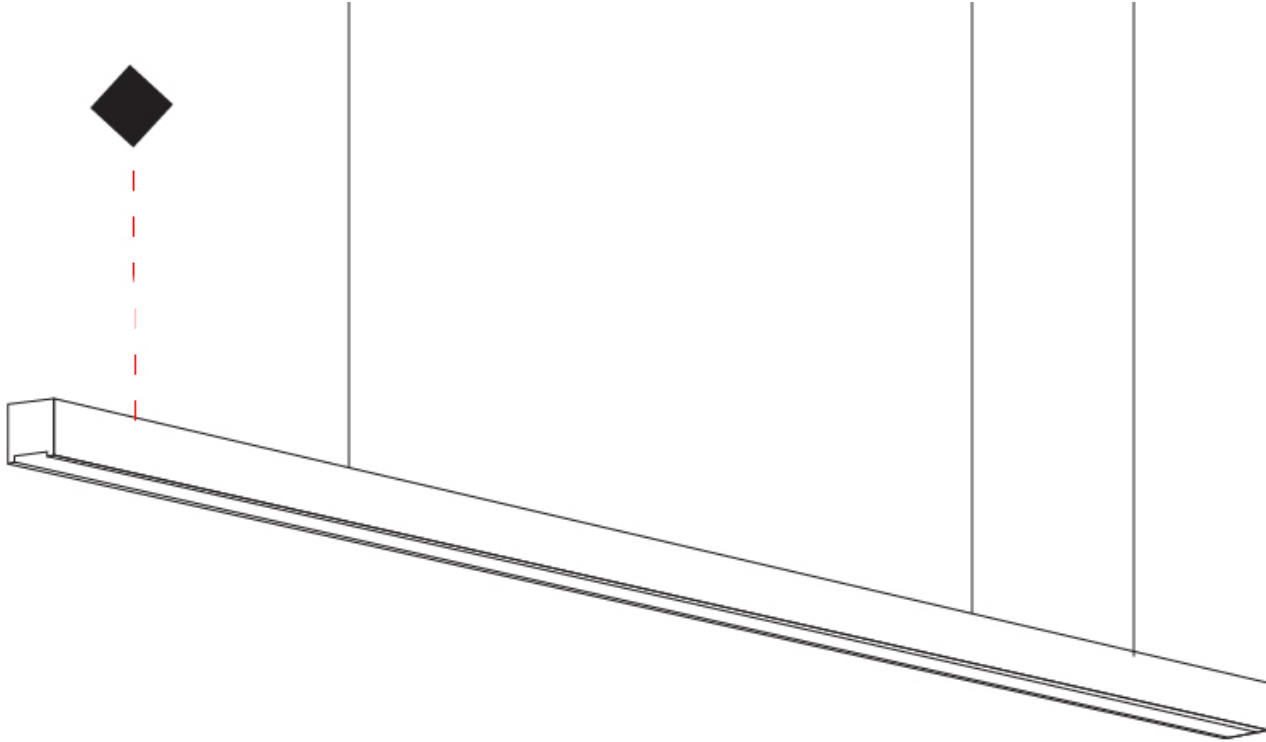

LED28 SUSPENSION

D71009-

PROJECT _____

TYPE _____

SPECIFIER _____

QUANTITY _____

DATE _____