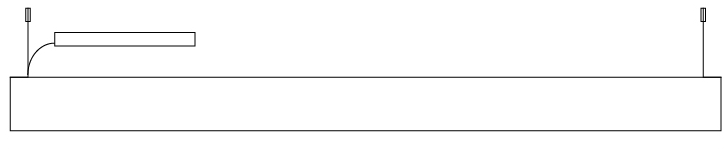

PROJECT _____
TYPE _____
SPECIFIER _____
QUANTITY _____
DATE _____

LED120 SUSPENSION

D71026-

base number   Color   Finish
Temperature   Options

1. To build a product code in our configurator select the specify button on the base model # product page
2. To build a manual product code on this datasheet choose from the options listed below in blue font and add the suffix to the base model #

GENERAL

Series: Woodlin
Subseries: LED120
Brand: Tunto
Division: Design
Mounting Type: Suspension
Mounting Location: Ceiling
Subcategory: Pendant

PHYSICAL

Shape: Rectangle
Length (mm): 1600
Length (in): 63
Width (mm): 40
Width (in): 1 9/16
Height (mm): 120
Height (in): 4 3/4
Max. Overall Height (mm): 2120
Max. Overall Height (in): 83 7/16
Light Distribution: Direct / Indirect
Diffuser: Opal
Fixture Finish: WAL / ASH / OAK / BLK / WHI
Fixture Material: Wood
Cable Details: 2000mm / 78 3/4"

ELECTRICAL

Lamp Type: LED
Input Wattage (W): 74
Total Output Wattage (W): 63
Dimming: Tri-Mode (Non-Dimming and Phase Dimming (120Vac only) and 0-10V Dimming)
Driver Included: Yes
Driver Location: Integrated
Driver Type: Constant Current - Universal
Driver Class: Class 2
Input Voltage (V): 120 - 277
Constant Current (MA): 700

LED

Color Temperature (°K): 2700 / 3000 / 4000
Max. Delivered Lumen (lm): 3600
CRI: >93 CRI
Lamp Life (hrs): 50000

OPTICAL

RATINGS AND CERTIFICATIONS

Certified By: Certified for North American Standards
IP rating: IP20

1600mm 63"