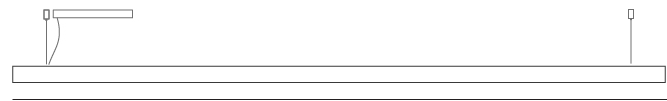

PROJECT
TYPE
SPECIFIER
QUANTITY
DATE

LED60 SUSPENSION

D71016-

base number
Color   Finish
Temperature   Options

1. To build a product code in our configurator select the specify button on the base model # product page
2. To build a manual product code on this datasheet choose from the options listed below in blue font and add the suffix to the base model #

GENERAL

Series: Woodlin
Subseries: LED60
Brand: Tunto
Division: Design
Mounting Type: Suspension
Mounting Location: Ceiling
Subcategory: Pendant

PHYSICAL

Shape: Rectangle
Length (mm): 1000
Length (in): 39 ³/₈"
Width (mm): 60
Width (in): 2 ³/₈"
Height (mm): 60
Height (in): 2 ³/₈"
Max. Overall Height (mm): 2060
Max. Overall Height (in): 81 ¹/₈"
Light Distribution: Direct
Diffuser: Opal
Fixture Finish: [WAL / ASH / OAK / BLK / WHI](#)
Fixture Material: Wood
Cable Details: 2000mm / 78 3/4"

ELECTRICAL

Lamp Type: LED
Input Wattage (W): 43
Total Output Wattage (W): 38
Dimming: Tri-Mode (Non-Dimming and Phase Dimming (120Vac only) and 0-10V Dimming)
Driver Included: Yes
Driver Location: Integrated
Driver Type: Constant Current - Universal
Driver Class: Class 2
Input Voltage (V): 120 - 277
Constant Current (MA): 700

LED

Color Temperature (°K): [2700 / 3000 / 4000](#)
Max. Delivered Lumen (lm): 3240
CRI: >93 CRI
Lamp Life (hrs): 50000

OPTICAL

RATINGS AND CERTIFICATIONS

Certified By: Certified for North American Standards
IP rating: IP20

1000mm 39 ³/₈"

60mm 2 ³/₈"

Direct