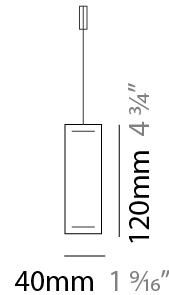

PROJECT _____
TYPE _____
SPECIFIER _____
QUANTITY _____
DATE _____

LED120 SUSPENSION

D71026-

base number   Color   Finish
Temperature   Options

1. To build a product code in our configurator select the specify button on the base model # product page
2. To build a manual product code on this datasheet choose from the options listed below in blue font and add the suffix to the base model #

GENERAL

Series: Woodlin
Subseries: LED120
Brand: Tunto
Division: Design
Mounting Type: Suspension
Mounting Location: Ceiling
Subcategory: Pendant

PHYSICAL

Shape: Rectangle
Length (mm): 1600
Length (in): 63
Width (mm): 40
Width (in): 1 9/16
Height (mm): 120
Height (in): 4 3/4
Max. Overall Height (mm): 2120
Max. Overall Height (in): 83 7/16
Light Distribution: Direct / Indirect
Diffuser: Opal
Fixture Finish: WAL / ASH / OAK / BLK / WHI
Fixture Material: Wood
Cable Details: 2000mm / 78 3/4"

ELECTRICAL

Lamp Type: LED
Input Wattage (W): 74
Total Output Wattage (W): 63
Dimming: Tri-Mode (Non-Dimming and Phase Dimming (120Vac only) and 0-10V Dimming)
Driver Included: Yes
Driver Location: Integrated
Driver Type: Constant Current - Universal
Driver Class: Class 2
Input Voltage (V): 120 - 277
Constant Current (MA): 700

LED

Color Temperature (°K): 2700 / 3000 / 4000
Max. Delivered Lumen (lm): 3600
CRI: >93 CRI
Lamp Life (hrs): 50000

OPTICAL

RATINGS AND CERTIFICATIONS

Certified By: Certified for North American Standards
IP rating: IP20

1600mm 63"