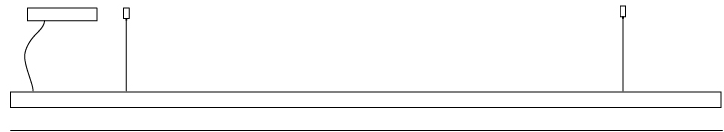

PROJECT
TYPE
SPECIFIER
QUANTITY
DATE

LED28 SUSPENSION

D71008-

base number
Color   Finish
Temperature   Options

1. To build a product code in our configurator select the specify button on the base model # product page
2. To build a manual product code on this datasheet choose from the options listed below in blue font and add the suffix to the base model #

GENERAL

Series: Woodlin
Subseries: LED28
Brand: Tunto
Division: Design
Mounting Type: Suspension
Mounting Location: Ceiling
Subcategory: Pendant

PHYSICAL

Shape: Rectangle
Length (mm): 1000
Length (in): 39 ³/₈"
Width (mm): 28
Width (in): 1 ¹/₈"
Height (mm): 28
Height (in): 1 ¹/₈"
Max. Overall Height (mm): 2028
Max. Overall Height (in): 79 ¹³/₁₆"
Light Distribution: Direct
Diffuser: Opal
Fixture Finish: [WAL / ASH / OAK / BLK / WHI](#)
Fixture Material: Wood
Cable Details: 2000mm / 78 3/4"

ELECTRICAL

Lamp Type: LED
Input Wattage (W): 21
Total Output Wattage (W): 19
Dimming: Tri-Mode (Non-Dimming and Phase Dimming (120Vac only) and 0-10V Dimming)
Driver Included: Yes
Driver Location: Integrated
Driver Type: Constant Current - Universal
Driver Class: Class 2
Input Voltage (V): 120 - 277
Constant Current (MA): 700

LED

Color Temperature (°K): [2700 / 3000 / 4000](#)
Max. Delivered Lumen (lm): 1200
CRI: >93 CRI
Lamp Life (hrs): 50000

OPTICAL

RATINGS AND CERTIFICATIONS

Certified By: Certified for North American Standards
IP rating: IP20

1000mm 39 ³/₈"

28mm 1 ¹/₈"

Direct