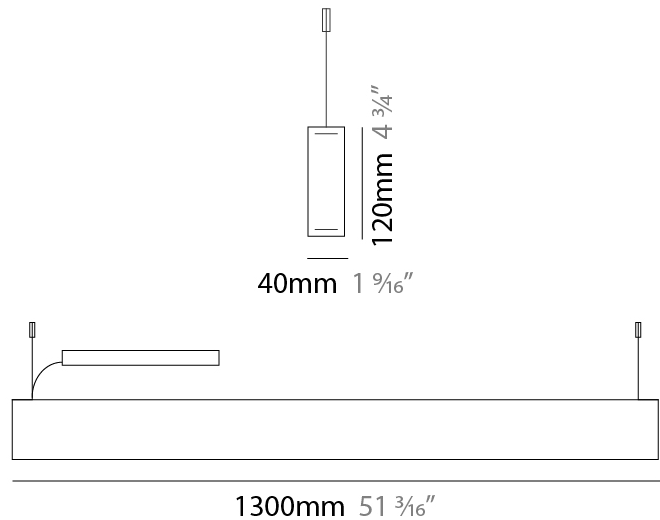

PROJECT _____
TYPE _____
SPECIFIER _____
QUANTITY _____
DATE _____

LED120 SUSPENSION

D71025-

base number
Color   Finish
Temperature   Options

1. To build a product code in our configurator select the specify button on the base model # product page
2. To build a manual product code on this datasheet choose from the options listed below in blue font and add the suffix to the base model #

GENERAL

Series: Woodlin
Subseries: LED120
Brand: Tunto
Division: Design
Mounting Type: Suspension
Mounting Location: Ceiling
Subcategory: Pendant

PHYSICAL

Shape: Rectangle
Length (mm): 1300
Length (in): 51 ³/₁₆
Width (mm): 40
Width (in): 1 ⁹/₁₆
Height (mm): 120
Height (in): 4 ³/₄
Max. Overall Height (mm): 2120
Max. Overall Height (in): 83 ⁷/₁₆
Light Distribution: Direct / Indirect
Diffuser: Opal
Fixture Finish: [WAL](#) / [ASH](#) / [OAK](#) / [BLK](#) / [WHI](#)
Fixture Material: Wood
Cable Details: 2000mm / 78 3/4"

ELECTRICAL

Lamp Type: LED
Input Wattage (W): 60
Total Output Wattage (W): 50.1
Dimming: Tri-Mode (Non-Dimming and Phase Dimming (120Vac only) and 0-10V Dimming)
Driver Included: Yes
Driver Location: Integrated
Driver Type: Constant Current - Universal
Driver Class: Class 2
Input Voltage (V): 120 - 277
Constant Current (MA): 700

LED

Color Temperature (°K): [2700](#) / [3000](#) / [4000](#)
Max. Delivered Lumen (lm): 3260
CRI: >93 CRI
Lamp Life (hrs): 50000

OPTICAL

RATINGS AND CERTIFICATIONS

Certified By: Certified for North American Standards
IP rating: IP20