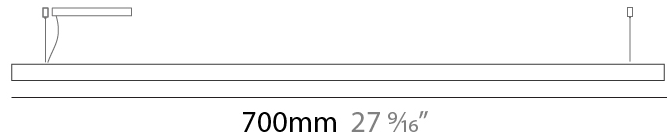

LED60 SUSPENSION

D71015- -

base number
Color   Finish
Temperature   Options

1. To build a product code in our configurator select the specify button on the base model # product page
2. To build a manual product code on this datasheet choose from the options listed below in blue font and add the suffix to the base model #

GENERAL

Series: Woodlin
Subseries: LED60
Brand: Tunto
Division: Design
Mounting Type: Suspension
Mounting Location: Ceiling
Subcategory: Pendant

PHYSICAL

Shape: Rectangle
Length (mm): 700
Length (in): 27 ⁹/₁₆
Width (mm): 60
Width (in): 2 ³/₈
Height (mm): 60
Height (in): 2 ³/₈
Max. Overall Height (mm): 2060
Max. Overall Height (in): 81 ⁷/₈
Light Distribution: Direct
Diffuser: Opal
Fixture Finish: [WAL / ASH / OAK / BLK / WHI](#)
Fixture Material: Wood
Cable Details: 2000mm / 78 3/4"

ELECTRICAL

Lamp Type: LED
Input Wattage (W): 29
Total Output Wattage (W): 25.3
Dimming: Tri-Mode (Non-Dimming and Phase Dimming (120Vac only) and 0-10V Dimming)
Driver Included: Yes
Driver Location: Integrated
Driver Type: Constant Current - Universal
Driver Class: Class 2
Input Voltage (V): 120 - 277
Constant Current (MA): 700

LED

Color Temperature (°K): [2700 / 3000 / 4000](#)
Max. Delivered Lumen (lm): 2180
CRI: >93 CRI
Lamp Life (hrs): 50000

OPTICAL

RATINGS AND CERTIFICATIONS

Certified By: Certified for North American Standards
IP rating: IP20

PROJECT
TYPE
SPECIFIER
QUANTITY
DATE