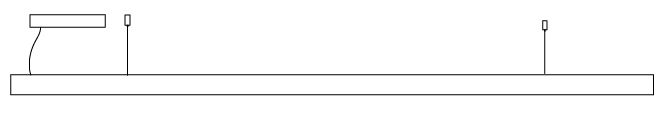

PROJECT
TYPE
SPECIFIER
QUANTITY
DATE

LED40 SUSPENSION

D71005-

base number
Color   Finish
Temperature   Options

1. To build a product code in our configurator select the specify button on the base model # product page
2. To build a manual product code on this datasheet choose from the options listed below in blue font and add the suffix to the base model #

GENERAL

Series: Woodlin
Subseries: LED40
Brand: Tunto
Division: Design
Mounting Type: Suspension
Mounting Location: Ceiling
Subcategory: Pendant

PHYSICAL

Shape: Rectangle
Length (mm): 1300
Length (in): 51 ³/₁₆"
Width (mm): 400
Width (in): 15 ³/₄"
Height (mm): 40
Height (in): 1 ⁹/₁₆"
Max. Overall Height (mm): 2040
Max. Overall Height (in): 80 ⁵/₁₆"
Light Distribution: Direct
Diffuser: Opal
Fixture Finish: [WAL / ASH / OAK / BLK / WHI](#)
Fixture Material: Wood

ELECTRICAL

Lamp Type: LED
Input Wattage (W): 30
Total Output Wattage (W): 25.4
Dimming: Tri-Mode (Non-Dimming and Phase Dimming (120Vac only) and 0-10V Dimming)
Driver Included: Yes
Driver Location: Integrated
Driver Type: Constant Current - Universal
Driver Class: Class 2
Input Voltage (V): 120 - 277
Constant Current (MA): 700

LED

Color Temperature (°K): 3000
Max. Delivered Lumen (lm): 1550
CRI: >93 CRI
Lamp Life (hrs): 50000

OPTICAL

RATINGS AND CERTIFICATIONS

Certified By: Certified for North American Standards
IP rating: IP20

1300mm 51 ³/₁₆"

40mm 1 ⁹/₁₆"

Direct