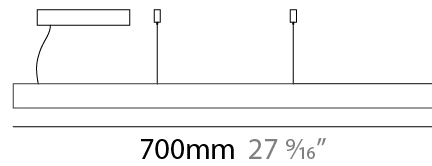

LED40 SUSPENSION

D71004-

base number
Color   Finish
Temperature   Options

1. To build a product code in our configurator select the specify button on the base model # product page
2. To build a manual product code on this datasheet choose from the options listed below in blue font and add the suffix to the base model #

GENERAL

Series: Woodlin
Subseries: LED40
Brand: Tunto
Division: Design
Mounting Type: Suspension
Mounting Location: Ceiling
Subcategory: Pendant

PHYSICAL

Shape: Rectangle
Length (mm): 700
Length (in): 27 ⁹/₁₆
Width (mm): 400
Width (in): 15 ³/₄
Height (mm): 40
Height (in): 1 ⁹/₁₆
Max. Overall Height (mm): 2040
Max. Overall Height (in): 80 ⁵/₁₆
Light Distribution: Direct
Diffuser: Opal
Fixture Finish: [WAL / ASH / OAK / BLK / WHI](#)
Fixture Material: Wood

ELECTRICAL

Lamp Type: LED
Input Wattage (W): 23
Total Output Wattage (W): 19
Dimming: Tri-Mode (Non-Dimming and Phase Dimming (120Vac only) and 0-10V Dimming)
Driver Included: Yes
Driver Location: Integrated
Driver Type: Constant Current - Universal
Driver Class: Class 2
Input Voltage (V): 120 - 277
Constant Current (MA): 700

LED

Color Temperature (°K): [3000](#)
Max. Delivered Lumen (lm): 1300
CRI: >93 CRI
Lamp Life (hrs): 50000

OPTICAL

RATINGS AND CERTIFICATIONS

Certified By: Certified for North American Standards
IP rating: IP20

40mm 1 ⁹/₁₆"

Direct