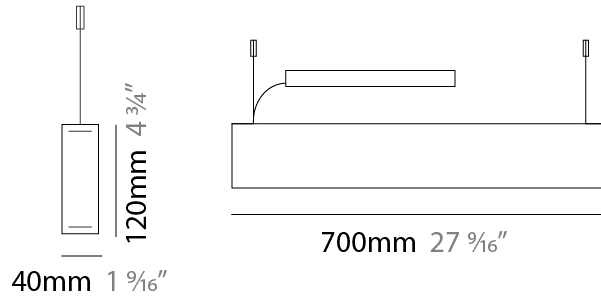

LED120 SUSPENSION

D71023-

base number
Color   Finish
Temperature   Options

1. To build a product code in our configurator select the specify button on the base model # product page
2. To build a manual product code on this datasheet choose from the options listed below in blue font and add the suffix to the base model #

GENERAL

Series: Woodlin
Subseries: LED120
Brand: Tunto
Division: Design
Mounting Type: Suspension
Mounting Location: Ceiling
Subcategory: Pendant

PHYSICAL

Shape: Rectangle
Length (mm): 700
Length (in): 27 ⁹/₁₆
Width (mm): 40
Width (in): 1 ⁹/₁₆
Height (mm): 120
Height (in): 4 ³/₄
Max. Overall Height (mm): 2120
Max. Overall Height (in): 83 ⁷/₁₆
Light Distribution: Direct / Indirect
Diffuser: Opal
Fixture Finish: [WAL / ASH / OAK / BLK / WHI](#)
Fixture Material: Wood
Cable Details: 2000mm / 78 3/4"

ELECTRICAL

Lamp Type: LED
Input Wattage (W): 32
Total Output Wattage (W): 25.3
Dimming: Tri-Mode (Non-Dimming and Phase Dimming (120Vac only) and 0-10V Dimming)
Driver Included: Yes
Driver Location: Integrated
Driver Type: Constant Current - Universal
Driver Class: Class 2
Input Voltage (V): 120 - 277
Constant Current (MA): 700

LED

Color Temperature (°K): [2700 / 3000 / 4000](#)
Max. Delivered Lumen (lm): 1500
CRI: >93 CRI
Lamp Life (hrs): 50000

OPTICAL

RATINGS AND CERTIFICATIONS

Certified By: Certified for North American Standards
IP rating: IP20

PROJECT
TYPE
SPECIFIER
QUANTITY
DATE