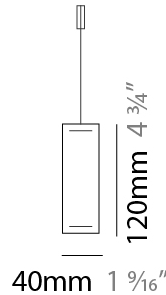

LED120 SUSPENSION

D71024-

base number
Color   Finish
Temperature   Options

1. To build a product code in our configurator select the specify button on the base model # product page
2. To build a manual product code on this datasheet choose from the options listed below in blue font and add the suffix to the base model #

GENERAL

Series: Woodlin
Subseries: LED120
Brand: Tunto
Division: Design
Mounting Type: Suspension
Mounting Location: Ceiling
Subcategory: Pendant

PHYSICAL

Shape: Rectangle
Length (mm): 1000
Length (in): 39 ³/₈
Width (mm): 40
Width (in): 1 ⁹/₁₆
Height (mm): 120
Height (in): 4 ³/₄
Max. Overall Height (mm): 2120
Max. Overall Height (in): 83 ⁷/₁₆
Light Distribution: Direct / Indirect
Diffuser: Opal
Fixture Finish: [WAL](#) / [ASH](#) / [OAK](#) / [BLK](#) / [WHI](#)
Fixture Material: Wood
Cable Details: 2000mm / 78 3/4"

ELECTRICAL

Lamp Type: LED
Input Wattage (W): 46
Total Output Wattage (W): 38
Dimming: Tri-Mode (Non-Dimming and Phase Dimming (120Vac only) and 0-10V Dimming)
Driver Included: Yes
Driver Location: Integrated
Driver Type: Constant Current - Universal
Driver Class: Class 2
Input Voltage (V): 120 - 277
Constant Current (MA): 700

LED

Color Temperature (°K): [2700](#) / [3000](#) / [4000](#)
Max. Delivered Lumen (lm): 2200
CRI: >93 CRI
Lamp Life (hrs): 50000

OPTICAL

RATINGS AND CERTIFICATIONS

Certified By: Certified for North American Standards
IP rating: IP20