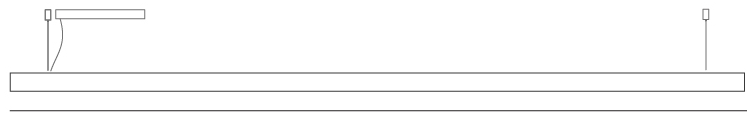

PROJECT
TYPE
SPECIFIER
QUANTITY
DATE

LED60 SUSPENSION

D71020-

base number
Color   Finish
Temperature   Options

1. To build a product code in our configurator select the specify button on the base model # product page
2. To build a manual product code on this datasheet choose from the options listed below in blue font and add the suffix to the base model #

GENERAL

Series: Woodlin
Subseries: LED60
Brand: Tunto
Division: Design
Mounting Type: Suspension
Mounting Location: Ceiling
Subcategory: Pendant

PHYSICAL

Shape: Rectangle
Length (mm): 2400
Length (in): 94 1/2
Width (mm): 60
Width (in): 2 3/8
Height (mm): 60
Height (in): 2 3/8
Max. Overall Height (mm): 2060
Max. Overall Height (in): 81 1/8
Light Distribution: Direct
Diffuser: Opal
Fixture Finish: [WAL / ASH / OAK / BLK / WHI](#)
Fixture Material: Wood
Cable Details: 2000mm / 78 3/4"

ELECTRICAL

Lamp Type: LED
Input Wattage (W): 110
Total Output Wattage (W): 88.8
Dimming: Tri-Mode (Non-Dimming and Phase Dimming (120Vac only) and 0-10V Dimming)
Driver Included: Yes
Driver Location: Integrated
Driver Type: Constant Current - Universal
Driver Class: Class 2
Input Voltage (V): 120 - 277
Constant Current (MA): 700

LED

Color Temperature (°K): [2700 / 3000 / 4000](#)
Max. Delivered Lumen (lm): 8750
CRI: >93 CRI
Lamp Life (hrs): 50000

OPTICAL

RATINGS AND CERTIFICATIONS

Certified By: Certified for North American Standards
IP rating: IP20

2400mm 94 1/2"

60mm 2 3/8"

Direct