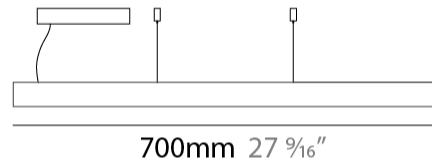

LED40 SUSPENSION

D71003-

base number
Color   Temperature   Finish   Options

1. To build a product code in our configurator select the specify button on the base model # product page
2. To build a manual product code on this datasheet choose from the options listed below in blue font and add the suffix to the base model #

GENERAL

Series: Woodlin
Subseries: LED40
Brand: Tunto
Division: Design
Mounting Type: Suspension
Mounting Location: Ceiling
Subcategory: Pendant

PHYSICAL

Shape: Rectangle
Length (mm): 700
Length (in): 27 ⁹/₁₆
Width (mm): 400
Width (in): 15 ³/₄
Height (mm): 40
Height (in): 1 ⁹/₁₆
Max. Overall Height (mm): 2040
Max. Overall Height (in): 80 ⁵/₁₆
Light Distribution: Direct
Diffuser: Opal
Fixture Finish: [WAL / ASH / OAK / BLK / WHI](#)
Fixture Material: Wood

ELECTRICAL

Lamp Type: LED
Input Wattage (W): 16
Total Output Wattage (W): 12.7
Dimming: Tri-Mode (Non-Dimming and Phase Dimming (120Vac only) and 0-10V Dimming)
Driver Included: Yes
Driver Location: Integrated
Driver Type: Constant Current - Universal
Driver Class: Class 2
Input Voltage (V): 120 - 277
Constant Current (MA): 700

LED

Color Temperature (°K): [2700 / 3000 / 4000](#)
Max. Delivered Lumen (lm): 960
CRI: >93 CRI
Lamp Life (hrs): 50000

OPTICAL

RATINGS AND CERTIFICATIONS

Certified By: Certified for North American Standards
IP rating: IP20

40mm 1 ⁹/₁₆\"/>

Direct